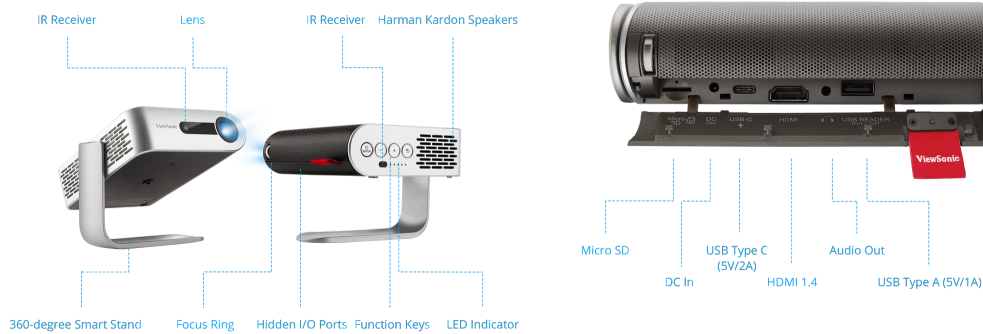

Key Features

- Smart Wi-Fi & Bluetooth connectivity
- 360° Smart stand that allows for ceiling projection
- Integrated stereo Harman Kardon speakers
- Cinema SuperColor+™ Technology with 125% Rec.709
- Advanced LED light source with a 30,000-hour lifespan

Product Description

The ViewSonic M1+ is an iF award-winning, ultra-portable LED projector that can deliver a convenient, enjoyable entertainment experience anywhere it goes. With a built-in battery, a LED light source with up to 30,000 hours of lifespan, all packaged into less than 1 kg, the M1+ can deliver years of multimedia entertainment wherever it goes – from room to room, both inside and outdoors. Its smart stand enables simple 360-degree setup, while doubling as a lens cover. Once the lens is uncovered, the projector automatically powers on to full brightness for instant entertainment. Stereo Harman Kardon speakers provide room-filling sound for an amplified experience, while more flexible audio needs can be realized via Bluetooth. Integrated Wi-Fi connectivity makes streaming easier than ever – both wireless casting from smart devices and built-in content streaming are possible.

Visit Us www.viewsonic.com

SPECIFICATION

Native Resolution:	854x480
Brightness:	300 (LED Lumens)
Contrast Ratio:	120000:1
Display Color:	1.07 Billion Colors
Light Source Type:	LED
Light Source Life (hours) with Normal Mode:	up to 30000
Lamp Watt:	RGB LED
Lens:	F=1.7, f=5.5mm
Projection Offset:	100%+/-5%
Throw Ratio:	1.2
Optical Zoom:	Fixed
Image Size:	24"-100"
Throw Distance:	0.64m-2.66m, (38"@1m)
Keystone:	+/- 40° (V)
Audible Noise (Normal):	26dB
Audible Noise (Eco):	25dB
Local Storage:	Total 16GB , (12GB available storage)
Input Lag:	41.5ms
Resolution Support:	VGA(640 x 480) to FullHD(1920 x 1080)
HDTV Compatibility:	480i, 480p, 576i, 576p, 720p, 1080i, 1080p
Horizontal Frequency:	15K-102KHz
Vertical Scan Rate:	23-120Hz